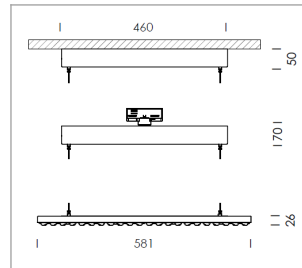

### LIGHT TECHNOLOGY

LED	SMD-Bord
Light colour	830
Luminous flux	7080 lm
System power	53 W
Luminaire Efficiency	134 lm/W
Reflector	WideFlood
Beam angle	60°

### LUMINAIRE

Rotation angle	+165° / -165°
Weight	3.7 kg
Protection rating . class	IP 20 . I
Luminaire colour	matt white

Suspended luminaire with LED, rated life of the LED L80/B50 > 50000 h, colour rendering index CRI > 80, chromaticity tolerance 3 SDCM (initial), wide, homogeneous light distribution pattern, TIR-lens made of PMMA, luminaire housing sheet steel, powder-coated, matt white, power supply via suspension cables