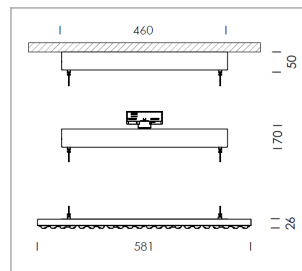

### LIGHT TECHNOLOGY

LED	SMD-Bord
Light colour	830
Luminous flux	8000 lm
System power	60 W
Luminaire Efficiency	133 lm/W
Reflector	WideFlood
Beam angle	60°

### LUMINAIRE

Rotation angle	+165° / -165°
Weight	3.7 kg
Protection rating . class	IP 20 . I
Luminaire colour	matt white

Suspended luminaire with LED, rated life of the LED L80/B50 > 50000 h, colour rendering index CRI > 80, chromaticity tolerance 3 SDCM (initial), wide, homogeneous light distribution pattern, TIR-lens made of PMMA, luminaire housing sheet steel, powder-coated, matt white, power supply via suspension cables