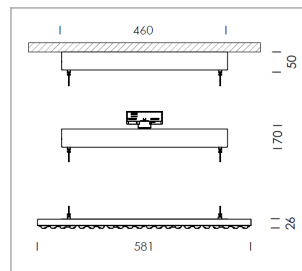

Pendiro TX

Article number: 80850005

LIGHT TECHNOLOGY

LED	SMD-Bord
Light colour	835
Luminous flux	5420 lm
System power	38 W
Luminaire Efficiency	143 lm/W
Reflector	WideFlood
Beam angle	60°

LUMINAIRE

Rotation angle	+165° / -165°
Weight	3.7 kg
Protection rating . class	IP 20 . I
Luminaire colour	matt white

Canopy with SELV driver with adjustable system power in 8 steps (38 W to 64 W), choice by DIP-Switch, 220-240 V~ / 50-60 Hz, max. 16 Pcs. luminaires per circuit (B16A fuse), Steel sheet powder-coated

Order separately: