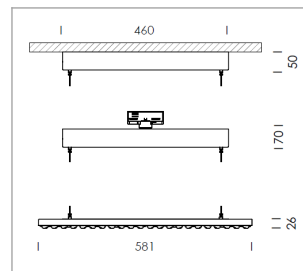

Pendiro TX

Article number: 80850005

LIGHT TECHNOLOGY

LED	SMD-Bord
Light colour	835
Luminous flux	6390 lm
System power	45 W
Luminaire Efficiency	142 lm/W
Reflector	WideFlood
Beam angle	60°

LUMINAIRE

Rotation angle	+165° / -165°
Weight	3.7 kg
Protection rating . class	IP 20 . I
Luminaire colour	matt white