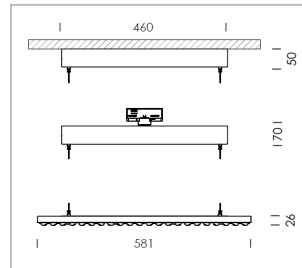

Pendiro TX

Article number: 80850005

LIGHT TECHNOLOGY

LED	SMD-Bord
Light colour	835
Luminous flux	6880 lm
System power	49 W
Luminaire Efficiency	140 lm/W
Reflector	WideFlood
Beam angle	60°

LUMINAIRE

Rotation angle	+165° / -165°
Weight	3.7 kg
Protection rating . class	IP 20 . I
Luminaire colour	matt white