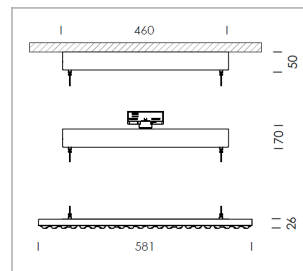

Pendiro TX

Article number: 80850005

LIGHT TECHNOLOGY

LED	SMD-Bord
Light colour	835
Luminous flux	7350 lm
System power	53 W
Luminaire Efficiency	139 lm/W
Reflector	WideFlood
Beam angle	60°

LUMINAIRE

Rotation angle	+165° / -165°
Weight	3.7 kg
Protection rating . class	IP 20 . I
Luminaire colour	matt white