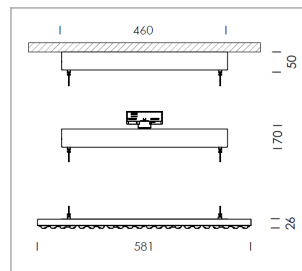

Pendiro TX

Article number: 80850005

LIGHT TECHNOLOGY

LED	SMD-Bord
Light colour	835
Luminous flux	7840 lm
System power	56 W
Luminaire Efficiency	140 lm/W
Reflector	WideFlood
Beam angle	60°

LUMINAIRE

Rotation angle	+165° / -165°
Weight	3.7 kg
Protection rating . class	IP 20 . I
Luminaire colour	matt white

Canopy with SELV driver with adjustable system power in 8 steps (38 W to 64 W), choice by DIP-Switch, 220-240 V~ / 50-60 Hz, max. 16 Pcs. luminaires per circuit (B16A fuse), Steel sheet powder-coated

Order separately: