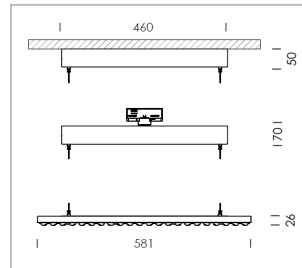

### LIGHT TECHNOLOGY

LED	SMD-Bord
Light colour	840
Luminous flux	5500 lm
System power	38 W
Luminaire Efficiency	145 lm/W
Reflector	WideFlood
Beam angle	60°

### LUMINAIRE

Rotation angle	+165° / -165°
Weight	3.7 kg
Protection rating . class	IP 20 . I
Luminaire colour	matt white

Suspended luminaire with LED, rated life of the LED L80/B50 > 50000 h, colour rendering index CRI > 80, chromaticity tolerance 3 SDCM (initial), wide, homogeneous light distribution pattern, TIR-lens made of PMMA, luminaire housing sheet steel, powder-coated, matt white, power supply via suspension cables