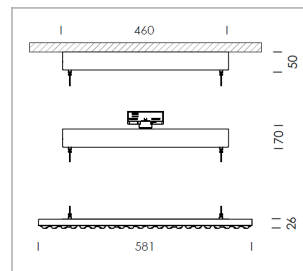

Pendiro TX

Article number: 80850006

LIGHT TECHNOLOGY

LED	SMD-Bord
Light colour	840
Luminous flux	5500 lm
System power	38 W
Luminaire Efficiency	145 lm/W
Reflector	WideFlood
Beam angle	60°

LUMINAIRE

Rotation angle	+165° / -165°
Weight	3.7 kg
Protection rating . class	IP 20 . I
Luminaire colour	matt white