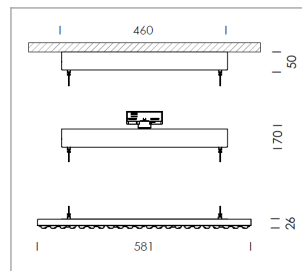

Pendiro TX

Article number: 80850006

LIGHT TECHNOLOGY

LED	SMD-Bord
Light colour	840
Luminous flux	6970 lm
System power	49 W
Luminaire Efficiency	142 lm/W
Reflector	WideFlood
Beam angle	60°

LUMINAIRE

Rotation angle	+165° / -165°
Weight	3.7 kg
Protection rating . class	IP 20 . I
Luminaire colour	matt white

Canopy with SELV driver with adjustable system power in 8 steps (38 W to 64 W), choice by DIP-Switch, 220-240 V~ / 50-60 Hz, max. 16 Pcs. luminaires per circuit (B16A fuse), Steel sheet powder-coated

Order separately: