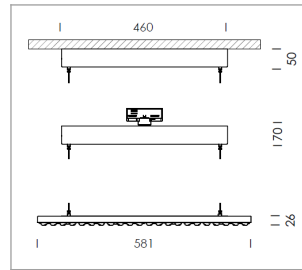

### LIGHT TECHNOLOGY

LED	SMD-Bord
Light colour	840
Luminous flux	8900 lm
System power	64 W
Luminaire Efficiency	139 lm/W
Reflector	WideFlood
Beam angle	60°

### LUMINAIRE

Rotation angle	+165° / -165°
Weight	3.7 kg
Protection rating . class	IP 20 . I
Luminaire colour	matt white

Suspended luminaire with LED, rated life of the LED L80/B50 > 50000 h, colour rendering index CRI > 80, chromaticity tolerance 3 SDCM (initial), wide, homogeneous light distribution pattern, TIR-lens made of PMMA, luminaire housing sheet steel, powder-coated, matt white, power supply via suspension cables