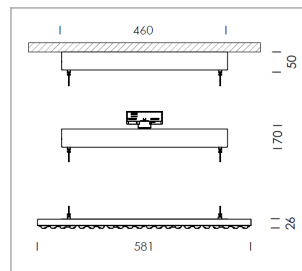

Pendiro TX

Article number: 80860001

LIGHT TECHNOLOGY

LED	SMD-Bord
Light colour	830
Luminous flux	6090 lm
System power	45 W
Luminaire Efficiency	135 lm/W
Reflector	Xtra WideFlood
Beam angle	90°

LUMINAIRE

Rotation angle	+165° / -165°
Weight	3.7 kg
Protection rating . class	IP 20 . I
Luminaire colour	matt black

Canopy with SELV driver with adjustable system power in 8 steps (38 W to 64 W), choice by DIP-Switch, 220-240 V~ / 50-60 Hz, max. 16 Pcs. luminaires per circuit (B16A fuse), Steel sheet powder-coated

Order separately: