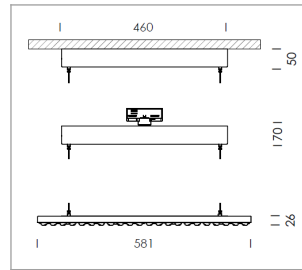

Pendiro TX

Article number: 80860002

LIGHT TECHNOLOGY

LED	SMD-Bord
Light colour	835
Luminous flux	6320 lm
System power	45 W
Luminaire Efficiency	140 lm/W
Reflector	Xtra WideFlood
Beam angle	90°

LUMINAIRE

Rotation angle	+165° / -165°
Weight	3.7 kg
Protection rating . class	IP 20 . I
Luminaire colour	matt black