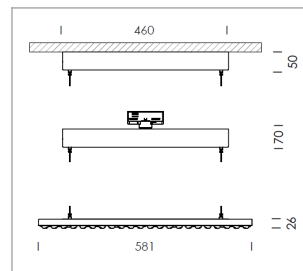

Pendiro TX

Article number: 80860006

LIGHT TECHNOLOGY

LED	SMD-Bord
Light colour	840
Luminous flux	7370 lm
System power	53 W
Luminaire Efficiency	139 lm/W
Reflector	Xtra WideFlood
Beam angle	90°

LUMINAIRE

Rotation angle	+165° / -165°
Weight	3.7 kg
Protection rating . class	IP 20 . I
Luminaire colour	matt white