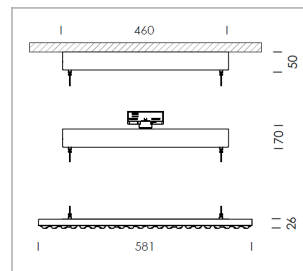

### LIGHT TECHNOLOGY

LED	SMD-Bord
Light colour	840
Luminous flux	8320 lm
System power	60 W
Luminaire Efficiency	139 lm/W
Reflector	Xtra WideFlood
Beam angle	90°

### LUMINAIRE

Rotation angle	+165° / -165°
Weight	3.7 kg
Protection rating . class	IP 20 . I
Luminaire colour	matt white

Suspended luminaire with LED, rated life of the LED L80/B50 > 50000 h, colour rendering index CRI > 80, chromaticity tolerance 3 SDCM (initial), extra wide, homogeneous light distribution pattern, TIR-lens made of PMMA, luminaire housing sheet steel, powder-coated, matt white, power supply via suspension cables