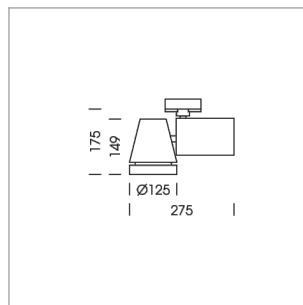

### LIGHT TECHNOLOGY

LED	COB
Light colour	830
Luminous flux	4230 lm
System power	34 W
Luminaire Efficiency	126 lm/W
Reflector	Flood
Beam angle	40°

### LUMINAIRE

Rotation angle	350°
Swivel angle	210°
Weight	2.1 kg
Protection rating . class	IP 20 . I
Luminaire colour	stratowhite

### OPTIONEEL

RAL-colours, NCS-colours (powder coating or wet spraying) on inquiry, surface alloys on inquiry, honeycomb louver

Surface-mounted luminaire with LED, rated life of the LED L80/B10 > 50000 h, colour rendering index CRI > 80, chromaticity tolerance 2 SDCM (initial), reflector with circular light distribution pattern, reflector pure aluminium 99,99% in MIRO-Silver®, rotation angle 350°, swivel angle 210°, luminaire housing die-cast aluminium, powder-coated, stratowhite