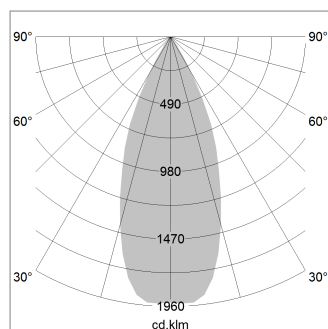

### LIGHT TECHNOLOGY

LED	COB
Light colour	PearlWhite
Luminous flux	3480 lm
System power	34 W
Luminaire Efficiency	104 lm/W
Reflector	Flood
Beam angle	40°

### LUMINAIRE

Rotation angle	350°
Swivel angle	210°
Weight	2.1 kg
Protection rating . class	IP 20 . I
Luminaire colour	stratosilver

### OPTIONEEL

RAL-colours, NCS-colours (powder coating or wet spraying) on inquiry, surface alloys on inquiry, honeycomb louver

Surface-mounted luminaire with LED, rated life of the LED L80/B10 > 50000 h, colour rendering index CRI > 90, chromaticity tolerance 2 SDCM (initial), reflector with circular light distribution pattern, reflector pure aluminium 99,99% in MIRO-Silver®, rotation angle 350°, swivel angle 210°, luminaire housing die-cast aluminium, powder-coated, stratosilver

1.0 m	0.73	6909.9
2.0 m	1.46	1727.5
3.0 m	2.19	767.8
4.0 m	2.92	431.9
5.0 m	3.65	276.4
	Ø (m)	E0(0°) [lx]