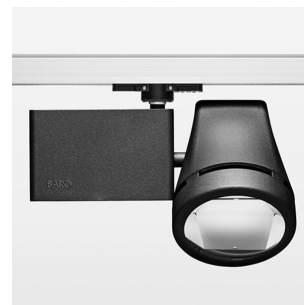

Ontero EC 125

Article number: 21010117

LIGHT TECHNOLOGY

LED	COB
Light colour	SpecialMeat
Luminous flux	1440 lm
System power	23 W
Luminaire Efficiency	62 lm/W
Reflector	OvalBasic
Beam angle	60° x 40°

LUMINAIRE

Rotation angle	350°
Swivel angle	210°
Weight	2.1 kg
Protection rating . class	IP 20 . I
Luminaire colour	stratoblack

OPTIONEEL

RAL-colours, NCS-colours (powder coating or wet spraying) on inquiry, surface alloys on inquiry, honeycomb louver

Surface-mounted luminaire with LED, rated life of the LED L80/B10 > 50000 h, chromaticity tolerance 2 SDCM (initial), reflector with oval light distribution pattern, reflector pure aluminium 99,99% in MIRO-Silver®, rotation angle 350°, swivel angle 210°, luminaire housing die-cast aluminium, powder-coated, stratoblack