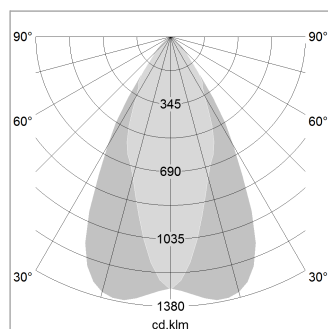

Ontero EC 125

Article number: 21010120

LIGHT TECHNOLOGY

LED	COB
Light colour	GoldenBread
Luminous flux	2490 lm
System power	23 W
Luminaire Efficiency	108 lm/W
Reflector	OvalBasic
Beam angle	60° x 40°

LUMINAIRE

Rotation angle	350°
Swivel angle	210°
Weight	2.1 kg
Protection rating . class	IP 20 . I
Luminaire colour	stratoblack

OPTIONEEL

RAL-colours, NCS-colours (powder coating or wet spraying) on inquiry, surface alloys on inquiry, honeycomb louver

Surface-mounted luminaire with LED, rated life of the LED L80/B10 > 50000 h, chromaticity tolerance 3 SDCM (initial), reflector with oval light distribution pattern, reflector pure aluminium 99,99% in MIRO-Silver®, rotation angle 350°, swivel angle 210°, luminaire housing die-cast aluminium, powder-coated, stratoblack

1.0 m	1.05 0.41	3924.0
2.0 m	2.10 0.82	981.0
3.0 m	3.15 1.22	436.0
4.0 m	4.20 1.63	245.3
5.0 m	5.25 2.04	157.0
	Ø (m)	E0(0°) [lx]