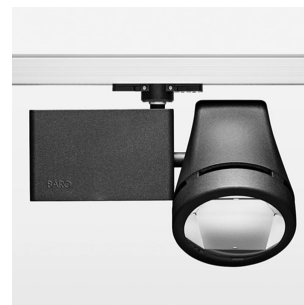

### LIGHT TECHNOLOGY

LED	COB
Light colour	GoldenBread
Luminous flux	2490 lm
System power	23 W
Luminaire Efficiency	108 lm/W
Reflector	OvalBasic
Beam angle	60° x 40°

### LUMINAIRE

Rotation angle	350°
Swivel angle	210°
Weight	2.1 kg
Protection rating . class	IP 20 . I
Luminaire colour	stratoblack

### OPTIONEEL

RAL-colours, NCS-colours (powder coating or wet spraying) on inquiry, surface alloys on inquiry, honeycomb louver

Surface-mounted luminaire with LED, rated life of the LED L80/B10 > 50000 h, chromaticity tolerance 3 SDCM (initial), reflector with oval light distribution pattern, reflector pure aluminium 99,99% in MIRO-Silver®, rotation angle 350°, swivel angle 210°, luminaire housing die-cast aluminium, powder-coated, stratoblack