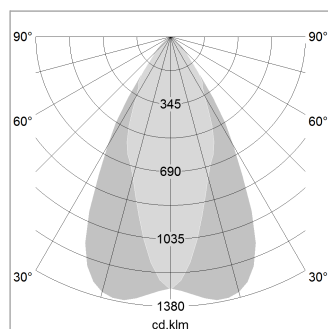

Ontero EC 125

Article number: 21010130

LIGHT TECHNOLOGY

LED	COB
Light colour	GoldenBread
Luminous flux	2490 lm
System power	23 W
Luminaire Efficiency	108 lm/W
Reflector	OvalBasic
Beam angle	60° x 40°

LUMINAIRE

Rotation angle	350°
Swivel angle	210°
Weight	2.1 kg
Protection rating . class	IP 20 . I
Luminaire colour	stratowhite

OPTIONEEL

RAL-colours, NCS-colours (powder coating or wet spraying) on inquiry, surface alloys on inquiry, honeycomb louver

Surface-mounted luminaire with LED, rated life of the LED L80/B10 > 50000 h, chromaticity tolerance 3 SDCM (initial), reflector with oval light distribution pattern, reflector pure aluminium 99,99% in MIRO-Silver®, rotation angle 350°, swivel angle 210°, luminaire housing die-cast aluminium, powder-coated, stratowhite

1.0 m	1.05 0.41	3924.0
2.0 m	2.10 0.82	981.0
3.0 m	3.15 1.22	436.0
4.0 m	4.20 1.63	245.3
5.0 m	5.25 2.04	157.0
	Ø (m)	E0(0°) [lx]