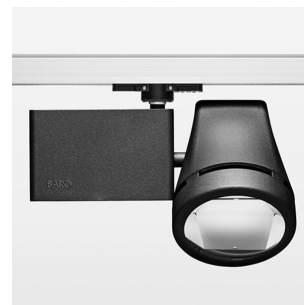

### LIGHT TECHNOLOGY

LED	COB
Light colour	SpecialMeat
Luminous flux	1920 lm
System power	34 W
Luminaire Efficiency	57 lm/W
Reflector	OvalBasic
Beam angle	60° x 40°

### LUMINAIRE

Rotation angle	350°
Swivel angle	210°
Weight	2.1 kg
Protection rating . class	IP 20 . I
Luminaire colour	stratoblack

### OPTIONEEL

RAL-colours, NCS-colours (powder coating or wet spraying) on inquiry, surface alloys on inquiry, honeycomb louver

Surface-mounted luminaire with LED, rated life of the LED L80/B10 > 50000 h, chromaticity tolerance 2 SDCM (initial), reflector with oval light distribution pattern, reflector pure aluminium 99,99% in MIRO-Silver®, rotation angle 350°, swivel angle 210°, luminaire housing die-cast aluminium, powder-coated, stratoblack