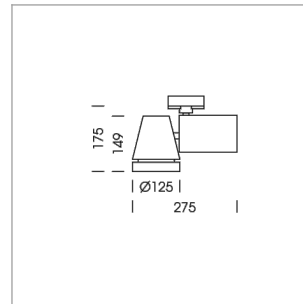

Ontero EC 125

Article number: 21020117

LIGHT TECHNOLOGY

LED	COB
Light colour	SpecialMeat
Luminous flux	1440 lm
System power	23 W
Luminaire Efficiency	62 lm/W
Reflector	Spot
Beam angle	20°

LUMINAIRE

Rotation angle	350°
Swivel angle	210°
Weight	2.1 kg
Protection rating . class	IP 20 . I
Luminaire colour	stratoblack

OPTIONEEL

RAL-colours, NCS-colours (powder coating or wet spraying) on inquiry, surface alloys on inquiry, honeycomb louver

Surface-mounted luminaire with LED, rated life of the LED L80/B10 > 50000 h, chromaticity tolerance 2 SDCM (initial), reflector with circular light distribution pattern, reflector pure aluminium 99,99% in MIRO-Silver®, rotation angle 350°, swivel angle 210°, luminaire housing die-cast aluminium, powder-coated, stratoblack