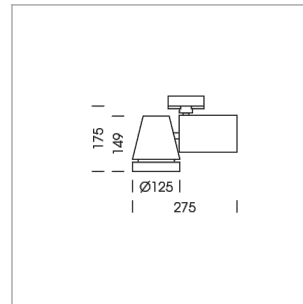

Ontero EC 125

Article number: 21020125

LIGHT TECHNOLOGY

LED	COB
Light colour	GoldenBread
Luminous flux	2490 lm
System power	23 W
Luminaire Efficiency	108 lm/W
Reflector	Spot
Beam angle	20°

LUMINAIRE

Rotation angle	350°
Swivel angle	210°
Weight	2.1 kg
Protection rating . class	IP 20 . I
Luminaire colour	stratosilver

OPTIONEEL

RAL-colours, NCS-colours (powder coating or wet spraying) on inquiry, surface alloys on inquiry, honeycomb louver

Surface-mounted luminaire with LED, rated life of the LED L80/B10 > 50000 h, chromaticity tolerance 3 SDCM (initial), reflector with circular light distribution pattern, reflector pure aluminium 99,99% in MIRO-Silver®, rotation angle 350°, swivel angle 210°, luminaire housing die-cast aluminium, powder-coated, stratosilver

Multiadapter black, inclusive driver unit: 220-240 V~ / 50-60 Hz, max. 34 luminaires per circuit (B16A fuse)

Note: All data are typical values. System features may change with product improvements due to technical advances. Errors excepted.