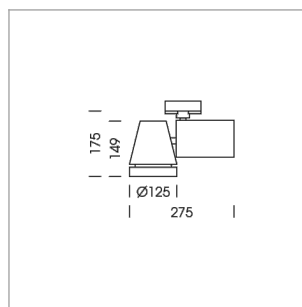

Ontero EC 125

Article number: 21020127

LIGHT TECHNOLOGY

LED	COB
Light colour	SpecialMeat
Luminous flux	1440 lm
System power	23 W
Luminaire Efficiency	62 lm/W
Reflector	Spot
Beam angle	20°

LUMINAIRE

Rotation angle	350°
Swivel angle	210°
Weight	2.1 kg
Protection rating . class	IP 20 . I
Luminaire colour	stratowhite

OPTIONEEL

RAL-colours, NCS-colours (powder coating or wet spraying) on inquiry, surface alloys on inquiry, honeycomb louver

Surface-mounted luminaire with LED, rated life of the LED L80/B10 > 50000 h, chromaticity tolerance 2 SDCM (initial), reflector with circular light distribution pattern, reflector pure aluminium 99,99% in MIRO-Silver®, rotation angle 350°, swivel angle 210°, luminaire housing die-cast aluminium, powder-coated, stratowhite