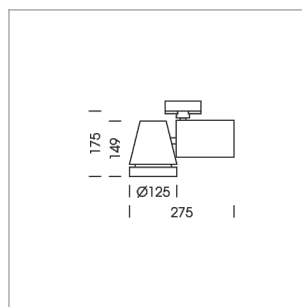

Ontero EC 125

Article number: 21020157

LIGHT TECHNOLOGY

LED	COB
Light colour	SpecialMeat
Luminous flux	1920 lm
System power	34 W
Luminaire Efficiency	57 lm/W
Reflector	Spot
Beam angle	20°

LUMINAIRE

Rotation angle	350°
Swivel angle	210°
Weight	2.1 kg
Protection rating . class	IP 20 . I
Luminaire colour	stratowhite

OPTIONEEL

RAL-colours, NCS-colours (powder coating or wet spraying) on inquiry, surface alloys on inquiry, honeycomb louver

Surface-mounted luminaire with LED, rated life of the LED L80/B10 > 50000 h, chromaticity tolerance 2 SDCM (initial), reflector with circular light distribution pattern, reflector pure aluminium 99,99% in MIRO-Silver®, rotation angle 350°, swivel angle 210°, luminaire housing die-cast aluminium, powder-coated, stratowhite