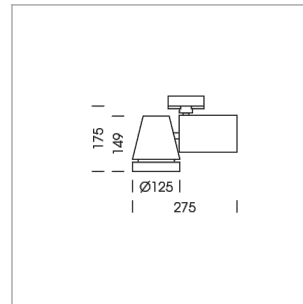

Ontero EC 125

Article number: 21020160

LIGHT TECHNOLOGY

LED	COB
Light colour	GoldenBread
Luminous flux	3420 lm
System power	34 W
Luminaire Efficiency	101 lm/W
Reflector	Spot
Beam angle	20°

LUMINAIRE

Rotation angle	350°
Swivel angle	210°
Weight	2.1 kg
Protection rating . class	IP 20 . I
Luminaire colour	stratowhite

OPTIONEEL

RAL-colours, NCS-colours (powder coating or wet spraying) on inquiry, surface alloys on inquiry, honeycomb louver

Surface-mounted luminaire with LED, rated life of the LED L80/B10 > 50000 h, chromaticity tolerance 3 SDCM (initial), reflector with circular light distribution pattern, reflector pure aluminium 99,99% in MIRO-Silver®, rotation angle 350°, swivel angle 210°, luminaire housing die-cast aluminium, powder-coated, stratowhite