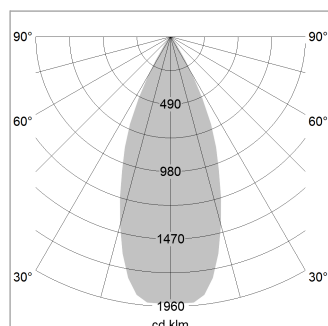

Ontero EC 125

Article number: 21060102

LIGHT TECHNOLOGY

LED	COB
Light colour	SpecialMeat
Luminous flux	2260 lm
System power	41 W
Luminaire Efficiency	55 lm/W
Reflector	Flood
Beam angle	40°

LUMINAIRE

Rotation angle	350°
Swivel angle	210°
Weight	2.1 kg
Protection rating . class	IP 20 . I
Luminaire colour	stratoblack

OPTIONEEL

RAL-colours, NCS-colours (powder coating or wet spraying) on inquiry, surface alloys on inquiry, honeycomb louver

Surface-mounted luminaire with LED, rated life of the LED L80/B10 > 50000 h, chromaticity tolerance 2 SDCM (initial), reflector with circular light distribution pattern, reflector pure aluminium 99,99% in MIRO-Silver®, rotation angle 350°, swivel angle 210°, luminaire housing die-cast aluminium, powder-coated, stratoblack

Distance (m)	Beam Diameter (m)	Illuminance E0(0°) [lx]
1.0	0.73	4487.4
2.0	1.46	1121.9
3.0	2.19	498.6
4.0	2.92	280.5
5.0	3.65	179.5