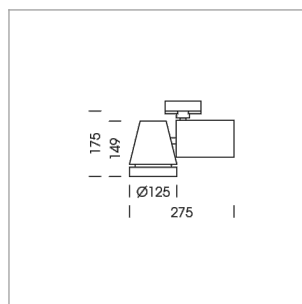

Ontero EC 125

Article number: 21060130

LIGHT TECHNOLOGY

LED	COB
Light colour	GoldenBread
Luminous flux	5140 lm
System power	53 W
Luminaire Efficiency	97 lm/W
Reflector	Flood
Beam angle	40°

LUMINAIRE

Rotation angle	350°
Swivel angle	210°
Weight	2.1 kg
Protection rating . class	IP 20 . I
Luminaire colour	stratowhite

OPTIONEEL

RAL-colours, NCS-colours (powder coating or wet spraying) on inquiry, surface alloys on inquiry, honeycomb louver

Surface-mounted luminaire with LED, rated life of the LED L80/B10 > 50000 h, chromaticity tolerance 3 SDCM (initial), reflector with circular light distribution pattern, reflector pure aluminium 99,99% in MIRO-Silver®, rotation angle 350°, swivel angle 210°, luminaire housing die-cast aluminium, powder-coated, stratowhite