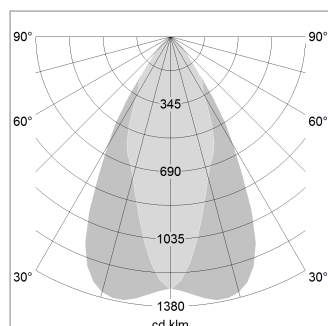

Ontero EC 125

Article number: 21070105

LIGHT TECHNOLOGY

LED	COB
Light colour	GoldenBread
Luminous flux	4120 lm
System power	41 W
Luminaire Efficiency	100 lm/W
Reflector	OvalBasic
Beam angle	60° x 40°

LUMINAIRE

Rotation angle	350°
Swivel angle	210°
Weight	2.1 kg
Protection rating . class	IP 20 . I
Luminaire colour	stratoblack

OPTIONEEL

RAL-colours, NCS-colours (powder coating or wet spraying) on inquiry, surface alloys on inquiry, honeycomb louver

Surface-mounted luminaire with LED, rated life of the LED L80/B10 > 50000 h, chromaticity tolerance 3 SDCM (initial), reflector with oval light distribution pattern, reflector pure aluminium 99,99% in MIRO-Silver®, rotation angle 350°, swivel angle 210°, luminaire housing die-cast aluminium, powder-coated, stratoblack

Distance (m)	Beam Diameter (m)	Illuminance E0(0°) [lx]
1.0 m	1.05	6181.9
2.0 m	2.10	1545.5
3.0 m	3.15	686.9
4.0 m	4.20	386.4
5.0 m	5.25	247.3