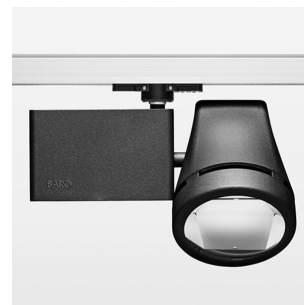

Ontero EC 125

Article number: 21070105

LIGHT TECHNOLOGY

LED	COB
Light colour	GoldenBread
Luminous flux	4120 lm
System power	41 W
Luminaire Efficiency	100 lm/W
Reflector	OvalBasic
Beam angle	60° x 40°

LUMINAIRE

Rotation angle	350°
Swivel angle	210°
Weight	2.1 kg
Protection rating . class	IP 20 . I
Luminaire colour	stratoblack

OPTIONEEL

RAL-colours, NCS-colours (powder coating or wet spraying) on inquiry, surface alloys on inquiry, honeycomb louver

Surface-mounted luminaire with LED, rated life of the LED L80/B10 > 50000 h, chromaticity tolerance 3 SDCM (initial), reflector with oval light distribution pattern, reflector pure aluminium 99,99% in MIRO-Silver®, rotation angle 350°, swivel angle 210°, luminaire housing die-cast aluminium, powder-coated, stratoblack