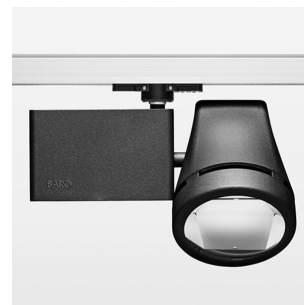

Ontero EC 125

Article number: 21070117

LIGHT TECHNOLOGY

LED	COB
Light colour	SpecialMeat
Luminous flux	2490 lm
System power	47 W
Luminaire Efficiency	52 lm/W
Reflector	OvalBasic
Beam angle	60° x 40°

LUMINAIRE

Rotation angle	350°
Swivel angle	210°
Weight	2.1 kg
Protection rating . class	IP 20 . I
Luminaire colour	stratoblack

OPTIONEEL

RAL-colours, NCS-colours (powder coating or wet spraying) on inquiry, surface alloys on inquiry, honeycomb louver

Surface-mounted luminaire with LED, rated life of the LED L80/B10 > 50000 h, chromaticity tolerance 2 SDCM (initial), reflector with oval light distribution pattern, reflector pure aluminium 99,99% in MIRO-Silver®, rotation angle 350°, swivel angle 210°, luminaire housing die-cast aluminium, powder-coated, stratoblack