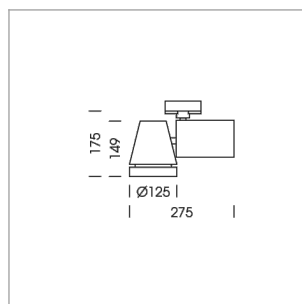

Ontero EC 125

Article number: 21080117

LIGHT TECHNOLOGY

LED	COB
Light colour	SpecialMeat
Luminous flux	2490 lm
System power	47 W
Luminaire Efficiency	52 lm/W
Reflector	Spot
Beam angle	20°

LUMINAIRE

Rotation angle	350°
Swivel angle	210°
Weight	2.1 kg
Protection rating . class	IP 20 . I
Luminaire colour	stratoblack

OPTIONEEL

RAL-colours, NCS-colours (powder coating or wet spraying) on inquiry, surface alloys on inquiry, honeycomb louver

Surface-mounted luminaire with LED, rated life of the LED L80/B10 > 50000 h, chromaticity tolerance 2 SDCM (initial), reflector with circular light distribution pattern, reflector pure aluminium 99,99% in MIRO-Silver®, rotation angle 350°, swivel angle 210°, luminaire housing die-cast aluminium, powder-coated, stratoblack

Multiadapter black, inclusive driver unit: 220-240 V~ / 50-60 Hz, max. 24 luminaires per circuit (B16A fuse)

Note: All data are typical values. System features may change with product improvements due to technical advances. Errors excepted.