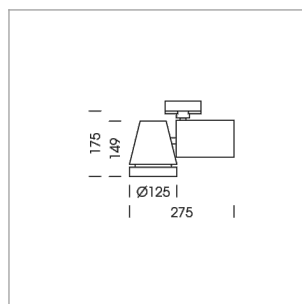

Ontero EC 125

Article number: 21110150

LIGHT TECHNOLOGY

LED	COB
Light colour	GoldenBread
Luminous flux	3420 lm
System power	34 W
Luminaire Efficiency	101 lm/W
Reflector	Spot
Beam angle	20°

LUMINAIRE

Rotation angle	350°
Swivel angle	210°
Weight	2.1 kg
Protection rating . class	IP 20 . I
Luminaire colour	stratoblack

OPCJA

RAL-colours, NCS-colours (powder coating or wet spraying) on inquiry, surface alloys on inquiry, honeycomb louver

Surface-mounted luminaire with LED, rated life of the LED L80/B10 > 50000 h, chromaticity tolerance 3 SDCM (initial), reflector with circular light distribution pattern, reflector pure aluminium 99,99% in MIRO-Silver®, rotation angle 350°, swivel angle 210°, luminaire housing die-cast aluminium, powder-coated, stratoblack