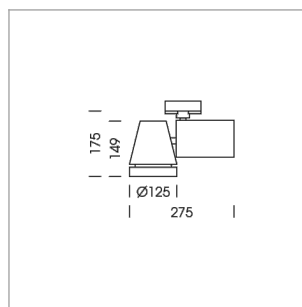

Ontero EC 125

Article number: 21110151

LIGHT TECHNOLOGY

LED	COB
Light colour	Fish-Seafood
Luminous flux	2270 lm
System power	34 W
Luminaire Efficiency	68 lm/W
Reflector	Spot
Beam angle	20°

LUMINAIRE

Rotation angle	350°
Swivel angle	210°
Weight	2.1 kg
Protection rating . class	IP 20 . I
Luminaire colour	stratosilver

OPCJA

RAL-colours, NCS-colours (powder coating or wet spraying) on inquiry, surface alloys on inquiry, honeycomb louver

Surface-mounted luminaire with LED, rated life of the LED L80/B10 > 50000 h, chromaticity tolerance 2 SDCM (initial), reflector with circular light distribution pattern, reflector pure aluminium 99,99% in MIRO-Silver®, rotation angle 350°, swivel angle 210°, luminaire housing die-cast aluminium, powder-coated, stratosilver

Multiadapter black, inclusive driver unit: 220-240 V~ / 50-60 Hz, max. 24 luminaires per circuit (B16A fuse)

Note: All data are typical values. System features may change with product improvements due to technical advances. Errors excepted.