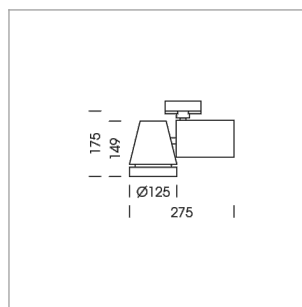

Ontero EC 125

Article number: 21110157

LIGHT TECHNOLOGY

LED	COB
Light colour	SpecialMeat
Luminous flux	1920 lm
System power	34 W
Luminaire Efficiency	57 lm/W
Reflector	Spot
Beam angle	20°

LUMINAIRE

Rotation angle	350°
Swivel angle	210°
Weight	2.1 kg
Protection rating . class	IP 20 . I
Luminaire colour	stratowhite

OPCJA

RAL-colours, NCS-colours (powder coating or wet spraying) on inquiry, surface alloys on inquiry, honeycomb louver

Surface-mounted luminaire with LED, rated life of the LED L80/B10 > 50000 h, chromaticity tolerance 2 SDCM (initial), reflector with circular light distribution pattern, reflector pure aluminium 99,99% in MIRO-Silver®, rotation angle 350°, swivel angle 210°, luminaire housing die-cast aluminium, powder-coated, stratowhite

Multiadapter black, inclusive driver unit: 220-240 V~ / 50-60 Hz, max. 24 luminaires per circuit (B16A fuse)

Note: All data are typical values. System features may change with product improvements due to technical advances. Errors excepted.