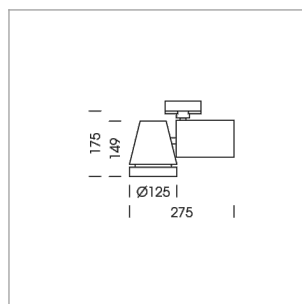

Ontero EC 125

Article number: 21110157

LIGHT TECHNOLOGY

LED	COB
Light colour	SpecialMeat
Luminous flux	1920 lm
System power	34 W
Luminaire Efficiency	57 lm/W
Reflector	Spot
Beam angle	20°

LUMINAIRE

Rotation angle	350°
Swivel angle	210°
Weight	2.1 kg
Protection rating . class	IP 20 . I
Luminaire colour	stratowhite

OPTIONEEL

RAL-colours, NCS-colours (powder coating or wet spraying) on inquiry, surface alloys on inquiry, honeycomb louver

Surface-mounted luminaire with LED, rated life of the LED L80/B10 > 50000 h, chromaticity tolerance 2 SDCM (initial), reflector with circular light distribution pattern, reflector pure aluminium 99,99% in MIRO-Silver®, rotation angle 350°, swivel angle 210°, luminaire housing die-cast aluminium, powder-coated, stratowhite

Multiadapter black, inclusive driver unit: 220-240 V~ / 50-60 Hz, max. 24 luminaires per circuit (B16A fuse)

Note: All data are typical values. System features may change with product improvements due to technical advances. Errors excepted.