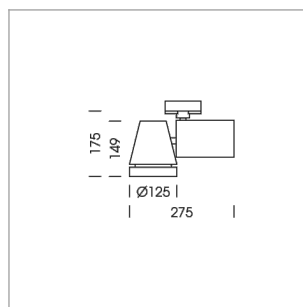

Ontero EC 125

Article number: 21160110

LIGHT TECHNOLOGY

LED	COB
Light colour	GoldenBread
Luminous flux	4120 lm
System power	41 W
Luminaire Efficiency	100 lm/W
Reflector	OvalBasic
Beam angle	60° x 40°

LUMINAIRE

Rotation angle	350°
Swivel angle	210°
Weight	2.1 kg
Protection rating . class	IP 20 . I
Luminaire colour	stratosilver

OPTIONAL

RAL-colours, NCS-colours (powder coating or wet spraying) on inquiry, surface alloys on inquiry, honeycomb louver

Surface-mounted luminaire with LED, rated life of the LED L80/B10 > 50000 h, chromaticity tolerance 3 SDCM (initial), reflector with oval light distribution pattern, reflector pure aluminium 99,99% in MIRO-Silver®, rotation angle 350°, swivel angle 210°, luminaire housing die-cast aluminium, powder-coated, stratosilver

Distance (m)	Beam Diameter (m)	Illuminance (lx)
1.0 m	1.05	6181.9
2.0 m	2.10	1545.5
3.0 m	3.15	686.9
4.0 m	4.20	386.4
5.0 m	5.25	247.3

Ø (m) E0(0°) [lx]