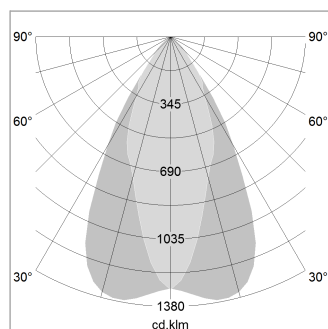

Ontero EC 125

Article number: 21160110

LIGHT TECHNOLOGY

LED	COB
Light colour	GoldenBread
Luminous flux	4120 lm
System power	41 W
Luminaire Efficiency	100 lm/W
Reflector	OvalBasic
Beam angle	60° x 40°

LUMINAIRE

Rotation angle	350°
Swivel angle	210°
Weight	2.1 kg
Protection rating . class	IP 20 . I
Luminaire colour	stratosilver

OPTIONAL

RAL-colours, NCS-colours (powder coating or wet spraying) on inquiry, surface alloys on inquiry, honeycomb louver

Surface-mounted luminaire with LED, rated life of the LED L80/B10 > 50000 h, chromaticity tolerance 3 SDCM (initial), reflector with oval light distribution pattern, reflector pure aluminium 99,99% in MIRO-Silver®, rotation angle 350°, swivel angle 210°, luminaire housing die-cast aluminium, powder-coated, stratosilver

Distance (m)	Beam Diameter (m)	Illuminance (lx)
1.0 m	1.05	6181.9
2.0 m	2.10	1545.5
3.0 m	3.15	686.9
4.0 m	4.20	386.4
5.0 m	5.25	247.3

Ø (m) E0(0°) [lx]