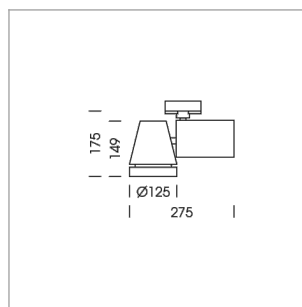

Ontero EC 125

Article number: 21170125

LIGHT TECHNOLOGY

LED	COB
Light colour	GoldenBread
Luminous flux	5140 lm
System power	53 W
Luminaire Efficiency	97 lm/W
Reflector	Spot
Beam angle	20°

LUMINAIRE

Rotation angle	350°
Swivel angle	210°
Weight	2.1 kg
Protection rating . class	IP 20 . I
Luminaire colour	stratosilver

OPCJA

RAL-colours, NCS-colours (powder coating or wet spraying) on inquiry, surface alloys on inquiry, honeycomb louver

Surface-mounted luminaire with LED, rated life of the LED L80/B10 > 50000 h, chromaticity tolerance 3 SDCM (initial), reflector with circular light distribution pattern, reflector pure aluminium 99,99% in MIRO-Silver®, rotation angle 350°, swivel angle 210°, luminaire housing die-cast aluminium, powder-coated, stratosilver

1.0 m	0.36	24332.0
2.0 m	0.72	6083.0
3.0 m	1.08	2704.0
4.0 m	1.44	1521.0
5.0 m	1.80	974.0
	Ø (m)	E0(0°)(lx)