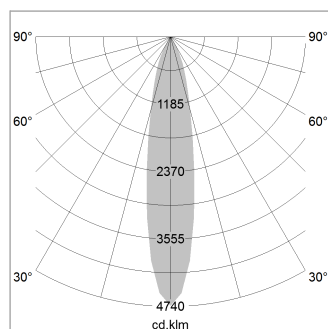

Ontero EC 125

Article number: 21170125

LIGHT TECHNOLOGY

LED	COB
Light colour	GoldenBread
Luminous flux	5140 lm
System power	53 W
Luminaire Efficiency	97 lm/W
Reflector	Spot
Beam angle	20°

LUMINAIRE

Rotation angle	350°
Swivel angle	210°
Weight	2.1 kg
Protection rating . class	IP 20 . I
Luminaire colour	stratosilver

OPCJA

RAL-colours, NCS-colours (powder coating or wet spraying) on inquiry, surface alloys on inquiry, honeycomb louver

Surface-mounted luminaire with LED, rated life of the LED L80/B10 > 50000 h, chromaticity tolerance 3 SDCM (initial), reflector with circular light distribution pattern, reflector pure aluminium 99,99% in MIRO-Silver®, rotation angle 350°, swivel angle 210°, luminaire housing die-cast aluminium, powder-coated, stratosilver

1.0 m	0.36	24332.0
2.0 m	0.72	6083.0
3.0 m	1.08	2704.0
4.0 m	1.44	1521.0
5.0 m	1.80	974.0
	Ø (m)	E0(0°)(lx)