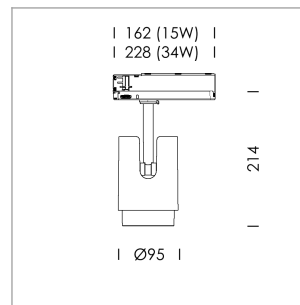

Ontero IC

Article number: 21440008

LIGHT TECHNOLOGY

LED	COB
Light colour	Fish-Seafood
Luminous flux	1110 lm
System power	15 W
Luminaire Efficiency	74 lm/W
Reflector	Spot
Beam angle	20°

LUMINAIRE

Rotation angle	330°
Swivel angle	+/- 90°
Weight	1.1 kg
Protection rating . class	IP 20 . II
Luminaire colour	stratoblack

OPTIONEEL

RAL-colours, NCS-colours (powder coating or wet spraying) on inquiry, surface alloys on inquiry, changeable reflector, OvalBeam lens or honeycomb louve, Casambi model on inquiry

Surface-mounted luminaire with LED, rated life of the LED L80/B10 > 50000 h, chromaticity tolerance 2 SDCM (initial), LED hybrid technology, 3D silicone lens to reduce the proportion of scattered light, reflector with circular light distribution pattern, reflector pure aluminium 99,99% in MIRO-Silver®, segmented and faceted, exchangeable reflector unit in high-sheen black plastic, with glass cover, luminaire head die-cast aluminium, powder-coated, rotation angle 330°, swivel angle +/-90°, luminaire head/retention arm die-cast aluminium, stratoblack

In-Track-Adapter, Fix Current, black,
max. 50 luminaires per circuit (B16A fuse)

Note: All data are typical values. System features may change with product improvements due to technical advances. Errors excepted.