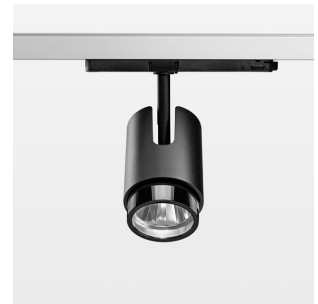

### LIGHT TECHNOLOGY

LED	COB
Light colour	Fish-Seafood
Luminous flux	1110 lm
System power	15 W
Luminaire Efficiency	74 lm/W
Reflector	Spot
Beam angle	20°

### LUMINAIRE

Rotation angle	330°
Swivel angle	+/- 90°
Weight	1.1 kg
Protection rating . class	IP 20 . II
Luminaire colour	stratoblack

### OPTIONEEL

RAL-colours, NCS-colours (powder coating or wet spraying) on inquiry, surface alloys on inquiry, changeable reflector, OvalBeam lens or honeycomb louve, Casambi model on inquiry

Surface-mounted luminaire with LED, rated life of the LED L80/B10 > 50000 h, chromaticity tolerance 2 SDCM (initial), LED hybrid technology, 3D silicone lens to reduce the proportion of scattered light, reflector with circular light distribution pattern, reflector pure aluminium 99,99% in MIRO-Silver®, segmented and faceted, exchangeable reflector unit in high-sheen black plastic, with glass cover, luminaire head die-cast aluminium, powder-coated, rotation angle 330°, swivel angle +/-90°, luminaire head/retention arm die-cast aluminium, stratoblack