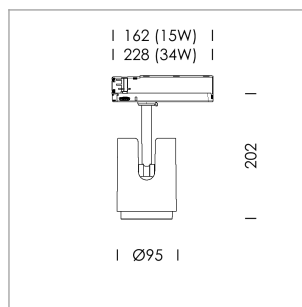

Ontero IC

Article number: 21440108

LIGHT TECHNOLOGY

LED	COB
Light colour	GoldenBread
Luminous flux	3670 lm
System power	41 W
Luminaire Efficiency	90 lm/W
Reflector	Spot
Beam angle	15°

LUMINAIRE

Rotation angle	330°
Swivel angle	+90° / -90°
Weight	1.1 kg
Protection rating . class	IP 20 . II
Luminaire colour	stratoblack

OPTIONEEL

RAL-colours, NCS-colours (powder coating or wet spraying) on inquiry, surface alloys on inquiry, changeable reflector, OvalBeam lens or honeycomb louve, Casambi model on inquiry

Surface-mounted luminaire with LED, rated life of the LED L80/B10 > 50000 h, chromaticity tolerance 3 SDCM (initial), LED hybrid technology, 3D silicone lens to reduce the proportion of scattered light, reflector with circular light distribution pattern, reflector pure aluminium 99,99% in MIRO-Silver®, segmented and faceted, exchangeable reflector unit in high-sheen black plastic, with glass cover, luminaire head die-cast aluminium, powder-coated, rotation angle 330°, swivel angle +90°/-90°, luminaire head/retention arm die-cast aluminium, stratoblack

Multiadapter black, inclusive driver unit: 220-240 V~ / 50-60 Hz, max. 64 luminaires per circuit (B16A fuse)

Note: All data are typical values. System features may change with product improvements due to technical advances. Errors excepted.