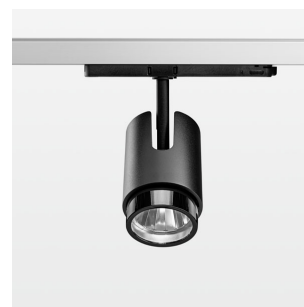

### LIGHT TECHNOLOGY

LED	COB
Light colour	GoldenBread
Luminous flux	3670 lm
System power	41 W
Luminaire Efficiency	90 lm/W
Reflector	Spot
Beam angle	15°

### LUMINAIRE

Rotation angle	330°
Swivel angle	+90° / -90°
Weight	1.1 kg
Protection rating . class	IP 20 . II
Luminaire colour	stratoblack

### OPTIONEEL

RAL-colours, NCS-colours (powder coating or wet spraying) on inquiry, surface alloys on inquiry, changeable reflector, OvalBeam lens or honeycomb louve, Casambi model on inquiry

Surface-mounted luminaire with LED, rated life of the LED L80/B10 > 50000 h, chromaticity tolerance 3 SDCM (initial), LED hybrid technology, 3D silicone lens to reduce the proportion of scattered light, reflector with circular light distribution pattern, reflector pure aluminium 99,99% in MIRO-Silver®, segmented and faceted, exchangeable reflector unit in high-sheen black plastic, with glass cover, luminaire head die-cast aluminium, powder-coated, rotation angle 330°, swivel angle +90°/-90°, luminaire head/retention arm die-cast aluminium, stratoblack