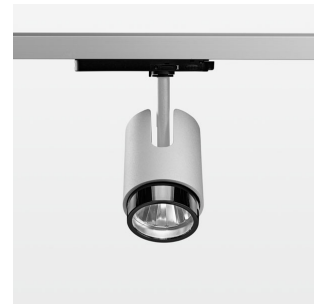

### LIGHT TECHNOLOGY

LED	COB
Light colour	Fish-Seafood
Luminous flux	2470 lm
System power	41 W
Luminaire Efficiency	60 lm/W
Reflector	Spot
Beam angle	15°

### LUMINAIRE

Rotation angle	330°
Swivel angle	+90° / -90°
Weight	1.1 kg
Protection rating . class	IP 20 . II
Luminaire colour	stratosilver

### OPTIONAL

RAL-colours, NCS-colours (powder coating or wet spraying) on inquiry, surface alloys on inquiry, changeable reflector, OvalBeam lens or honeycomb louve, Casambi model on inquiry

Surface-mounted luminaire with LED, rated life of the LED L80/B10 > 50000 h, chromaticity tolerance 2 SDCM (initial), LED hybrid technology, 3D silicone lens to reduce the proportion of scattered light, reflector with circular light distribution pattern, reflector pure aluminium 99,99% in MIRO-Silver®, segmented and faceted, exchangeable reflector unit in high-sheen black plastic, with glass cover, luminaire head die-cast aluminium, powder-coated, rotation angle 330°, swivel angle +90°/-90°, luminaire head/retention arm die-cast aluminium, stratosilver