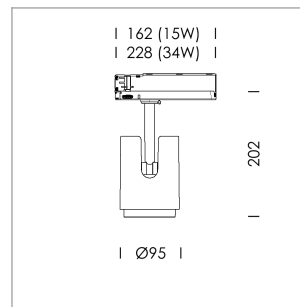

Ontero IC

Article number: 21450074

LIGHT TECHNOLOGY

LED	COB
Light colour	Fish-Seafood
Luminous flux	2070 lm
System power	34 W
Luminaire Efficiency	61 lm/W
Reflector	Medium
Beam angle	24°

LUMINAIRE

Rotation angle	330°
Swivel angle	+/- 90°
Weight	1.1 kg
Protection rating . class	IP 20 . II
Luminaire colour	stratoblack

OPCJA

RAL-colours, NCS-colours (powder coating or wet spraying) on inquiry, surface alloys on inquiry, OvalBeam lens or honeycomb louver, Casambi model on inquiry

Surface-mounted luminaire with LED, rated life of the LED L80/B10 > 50000 h, chromaticity tolerance 2 SDCM (initial), LED hybrid technology, 3D silicone lens to reduce the proportion of scattered light, reflector with circular light distribution pattern, reflector pure aluminium 99,99% in MIRO-Silver®, segmented and faceted, exchangeable reflector unit in high-sheen black plastic, with glass cover, luminaire head die-cast aluminium, powder-coated, rotation angle 330°, swivel angle +/-90°, luminaire head/retention arm die-cast aluminium, stratoblack

In-Track-Adapter, Fix Current, black,
max. 50 luminaires per circuit (B16A fuse)

Note: All data are typical values. System features may change with product improvements due to technical advances. Errors excepted.