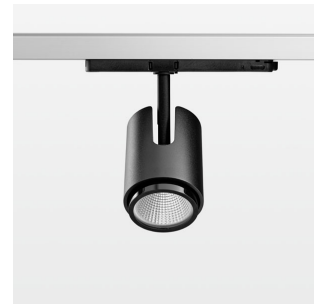

Ontero IC

Article number: 21450074

LIGHT TECHNOLOGY

LED	COB
Light colour	Fish-Seafood
Luminous flux	2070 lm
System power	34 W
Luminaire Efficiency	61 lm/W
Reflector	Medium
Beam angle	24°

LUMINAIRE

Rotation angle	330°
Swivel angle	+/- 90°
Weight	1.1 kg
Protection rating . class	IP 20 . II
Luminaire colour	stratoblack

OPCJA

RAL-colours, NCS-colours (powder coating or wet spraying) on inquiry, surface alloys on inquiry, OvalBeam lens or honeycomb louver, Casambi model on inquiry

Surface-mounted luminaire with LED, rated life of the LED L80/B10 > 50000 h, chromaticity tolerance 2 SDCM (initial), LED hybrid technology, 3D silicone lens to reduce the proportion of scattered light, reflector with circular light distribution pattern, reflector pure aluminium 99,99% in MIRO-Silver®, segmented and faceted, exchangeable reflector unit in high-sheen black plastic, with glass cover, luminaire head die-cast aluminium, powder-coated, rotation angle 330°, swivel angle +/-90°, luminaire head/retention arm die-cast aluminium, stratoblack

In-Track-Adapter, Fix Current, black,
max. 50 luminaires per circuit (B16A fuse)

Note: All data are typical values. System features may change with product improvements due to technical advances. Errors excepted.