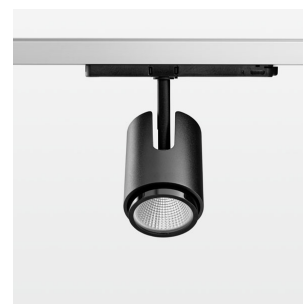

Ontero IC

Article number: 21450107

LIGHT TECHNOLOGY

LED	COB
Light colour	Fish-Seafood
Luminous flux	2440 lm
System power	41 W
Luminaire Efficiency	60 lm/W
Reflector	Medium
Beam angle	24°

LUMINAIRE

Rotation angle	330°
Swivel angle	+90° / -90°
Weight	1.1 kg
Protection rating . class	IP 20 . II
Luminaire colour	stratoblack

OPTIONAL

RAL-colours, NCS-colours (powder coating or wet spraying) on inquiry, surface alloys on inquiry, OvalBeam lens or honeycomb louver, Casambi model on inquiry

Surface-mounted luminaire with LED, rated life of the LED L80/B10 > 50000 h, chromaticity tolerance 2 SDCM (initial), LED hybrid technology, 3D silicone lens to reduce the proportion of scattered light, reflector with circular light distribution pattern, reflector pure aluminium 99,99% in MIRO-Silver®, segmented and faceted, exchangeable reflector unit in high-sheen black plastic, with glass cover, luminaire head die-cast aluminium, powder-coated, rotation angle 330°, swivel angle +90°/-90°, luminaire head/retention arm die-cast aluminium, stratoblack