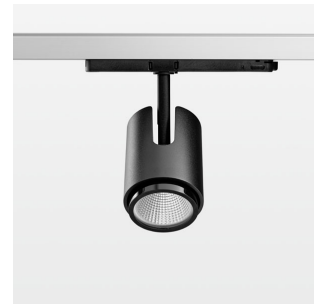

### LIGHT TECHNOLOGY

LED	COB
Light colour	GoldenBread
Luminous flux	1670 lm
System power	15 W
Luminaire Efficiency	111 lm/W
Reflector	Flood
Beam angle	40°

### LUMINAIRE

Rotation angle	330°
Swivel angle	+/- 90°
Weight	1.1 kg
Protection rating . class	IP 20 . II
Luminaire colour	stratoblack

### OPCJA

RAL-colours, NCS-colours (powder coating or wet spraying) on inquiry, surface alloys on inquiry, changeable reflector, honeycomb louver, Casambi model on inquiry

Surface-mounted luminaire with LED, rated life of the LED L80/B10 > 50000 h, chromaticity tolerance 3 SDCM (initial), reflector with circular light distribution pattern, reflector pure aluminium 99,99% in MIRO-Silver®, segmented and faceted, exchangeable reflector unit in high-sheen black plastic, with glass cover, luminaire head die-cast aluminium, powder-coated, rotation angle 330°, swivel angle +/-90°, luminaire head/retention arm die-cast aluminium, stratoblack