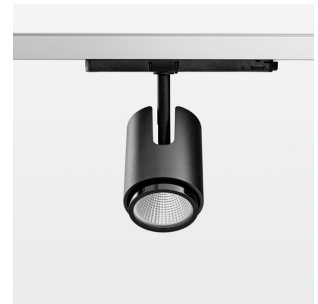

Ontero IC

Article number: 21460074

LIGHT TECHNOLOGY

LED	COB
Light colour	Fish-Seafood
Luminous flux	2140 lm
System power	34 W
Luminaire Efficiency	63 lm/W
Reflector	Flood
Beam angle	40°

LUMINAIRE

Rotation angle	330°
Swivel angle	+/- 90°
Weight	1.1 kg
Protection rating . class	IP 20 . II
Luminaire colour	stratoblack

OPCJA

RAL-colours, NCS-colours (powder coating or wet spraying) on inquiry, surface alloys on inquiry, changeable reflector, honeycomb louver, Casambi model on inquiry

Surface-mounted luminaire with LED, rated life of the LED L80/B10 > 50000 h, chromaticity tolerance 2 SDCM (initial), reflector with circular light distribution pattern, reflector pure aluminium 99,99% in MIRO-Silver®, segmented and faceted, exchangeable reflector unit in high-sheen black plastic, with glass cover, luminaire head die-cast aluminium, powder-coated, rotation angle 330°, swivel angle +/-90°, luminaire head/retention arm die-cast aluminium, stratoblack

In-Track-Adapter, Fix Current, black,
max. 50 luminaires per circuit (B16A fuse)

Note: All data are typical values. System features may change with product improvements due to technical advances. Errors excepted.