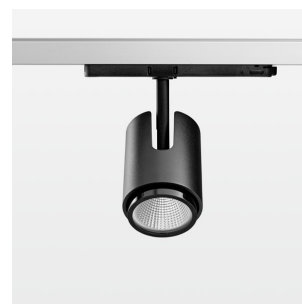

Ontero IC

Article number: 21460105

LIGHT TECHNOLOGY

LED	COB
Light colour	BeCool
Luminous flux	3430 lm
System power	41 W
Luminaire Efficiency	84 lm/W
Reflector	Flood
Beam angle	40°

LUMINAIRE

Rotation angle	330°
Swivel angle	+90° / -90°
Weight	1.1 kg
Protection rating . class	IP 20 . II
Luminaire colour	stratoblack

OPCJA

RAL-colours, NCS-colours (powder coating or wet spraying) on inquiry, surface alloys on inquiry, changeable reflector, honeycomb louver, Casambi model on inquiry

Surface-mounted luminaire with LED, rated life of the LED L80/B10 > 50000 h, colour rendering index CRI > 96, chromaticity tolerance 3 SDCM (initial), reflector with circular light distribution pattern, reflector pure aluminium 99,99% in MIRO-Silver®, segmented and faceted, exchangeable reflector unit in high-sheen black plastic, with glass cover, luminaire head die-cast aluminium, powder-coated, rotation angle 330°, swivel angle +90°/-90°, luminaire head/retention arm die-cast aluminium, stratoblack