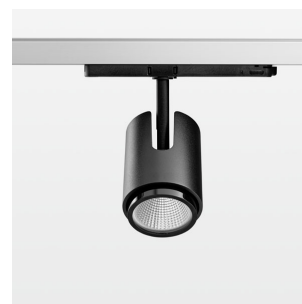

Ontero IC

Article number: 21460107

LIGHT TECHNOLOGY

LED	COB
Light colour	Fish-Seafood
Luminous flux	2530 lm
System power	41 W
Luminaire Efficiency	62 lm/W
Reflector	Flood
Beam angle	40°

LUMINAIRE

Rotation angle	330°
Swivel angle	+90° / -90°
Weight	1.1 kg
Protection rating . class	IP 20 . II
Luminaire colour	stratoblack

OPCJA

RAL-colours, NCS-colours (powder coating or wet spraying) on inquiry, surface alloys on inquiry, changeable reflector, honeycomb louver, Casambi model on inquiry

Surface-mounted luminaire with LED, rated life of the LED L80/B10 > 50000 h, chromaticity tolerance 2 SDCM (initial), reflector with circular light distribution pattern, reflector pure aluminium 99,99% in MIRO-Silver®, segmented and faceted, exchangeable reflector unit in high-sheen black plastic, with glass cover, luminaire head die-cast aluminium, powder-coated, rotation angle 330°, swivel angle +90°/-90°, luminaire head/retention arm die-cast aluminium, stratoblack