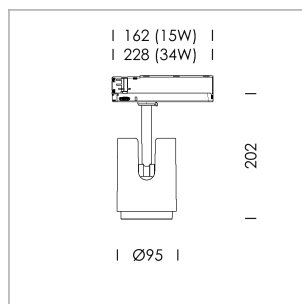

Ontero IC

Article number: 21460119

LIGHT TECHNOLOGY

LED	COB
Light colour	GoldenBread
Luminous flux	3760 lm
System power	41 W
Luminaire Efficiency	92 lm/W
Reflector	Flood
Beam angle	40°

LUMINAIRE

Rotation angle	330°
Swivel angle	+90° / -90°
Weight	1.1 kg
Protection rating . class	IP 20 . II
Luminaire colour	stratosilver

OPCJA

RAL-colours, NCS-colours (powder coating or wet spraying) on inquiry, surface alloys on inquiry, changeable reflector, honeycomb louver, Casambi model on inquiry

Surface-mounted luminaire with LED, rated life of the LED L80/B10 > 50000 h, chromaticity tolerance 3 SDCM (initial), reflector with circular light distribution pattern, reflector pure aluminium 99,99% in MIRO-Silver®, segmented and faceted, exchangeable reflector unit in high-sheen black plastic, with glass cover, luminaire head die-cast aluminium, powder-coated, rotation angle 330°, swivel angle +90°/-90°, luminaire head/retention arm die-cast aluminium, stratosilver