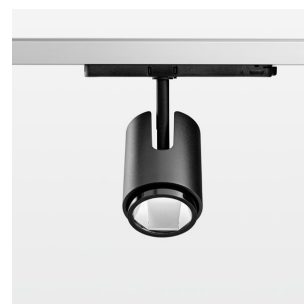

Ontero IC

Article number: 21470107

LIGHT TECHNOLOGY

LED	COB
Light colour	Fish-Seafood
Luminous flux	2440 lm
System power	41 W
Luminaire Efficiency	60 lm/W
Reflector	OvalBasic
Beam angle	60° x 40°

LUMINAIRE

Rotation angle	330°
Swivel angle	+90° / -90°
Weight	1.1 kg
Protection rating . class	IP 20 . II
Luminaire colour	stratoblack

OPTIONEEL

RAL-colours, NCS-colours (powder coating or wet spraying) on inquiry, surface alloys on inquiry, changeable reflector, honeycomb louver, Casambi model on inquiry

Surface-mounted luminaire with LED, rated life of the LED L80/B10 > 50000 h, chromaticity tolerance 2 SDCM (initial), LED hybrid technology, 3D silicone lens to reduce the proportion of scattered light, reflector with oval light distribution pattern, reflector pure aluminium 99,99% in MIRO-Silver®, segmented, exchangeable reflector unit in high-sheen black plastic, with glass cover, luminaire head die-cast aluminium, powder-coated, rotation angle 330°, swivel angle +90°/-90°, luminaire head/retention arm die-cast aluminium, stratoblack