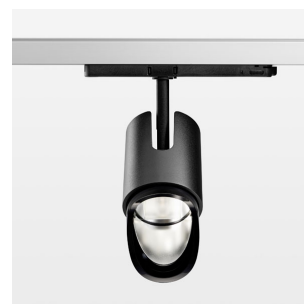

Ontero IC

Article number: 21480010

LIGHT TECHNOLOGY

LED	COB
Light colour	SpecialMeat
Luminous flux	950 lm
System power	15 W
Luminaire Efficiency	63 lm/W
Reflector	WallBeam

LUMINAIRE

Rotation angle	330°
Swivel angle	+/- 90°
Weight	1.1 kg
Protection rating . class	IP 20 . II
Luminaire colour	stratoblack

OPTIONEEL

RAL-colours, NCS-colours (powder coating or wet spraying) on inquiry, surface alloys on inquiry, changeable reflector, Casambi model on inquiry

Surface-mounted luminaire with LED, rated life of the LED L80/B10 > 50000 h, chromaticity tolerance 2 SDCM (initial), reflector with asymmetrical light distribution pattern, primary reflector and kick reflector 99% pure aluminium in MIRO-Silver®, attachment with kick reflector to the ceiling approach of the light cone, exchangeable reflector unit in high-sheen black plastic, with glass cover, luminaire head die-cast aluminium, powder-coated, rotation angle 330°, swivel angle +/-90°, luminaire head/retention arm die-cast aluminium, stratoblack