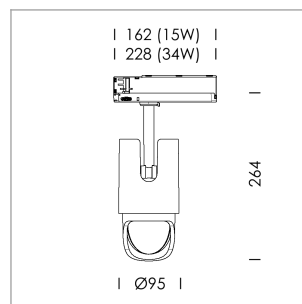

Ontero IC

Article number: 21480031

LIGHT TECHNOLOGY

LED	COB
Light colour	GoldenBread
Luminous flux	1640 lm
System power	15 W
Luminaire Efficiency	109 lm/W
Reflector	WallBeam

LUMINAIRE

Rotation angle	330°
Swivel angle	+/- 90°
Weight	1.1 kg
Protection rating . class	IP 20 . II
Luminaire colour	stratowhite

OPTIONEEL

RAL-colours, NCS-colours (powder coating or wet spraying) on inquiry, surface alloys on inquiry, changeable reflector, Casambi model on inquiry

Surface-mounted luminaire with LED, rated life of the LED L80/B10 > 50000 h, chromaticity tolerance 3 SDCM (initial), reflector with asymmetrical light distribution pattern, primary reflector and kick reflector 99% pure aluminium in MIRO-Silver®, attachment with kick reflector to the ceiling approach of the light cone, exchangeable reflector unit in high-sheen black plastic, with glass cover, luminaire head die-cast aluminium, powder-coated, rotation angle 330°, swivel angle +/-90°, luminaire head/retention arm die-cast aluminium, stratowhite

In-Track-Adapter, Fix Current, white,
max. 50 luminaires per circuit (B16A fuse)

Note: All data are typical values. System features may change with product improvements due to technical advances. Errors excepted.