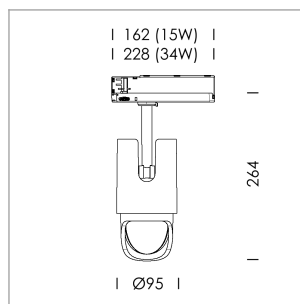

Ontero IC

Article number: 21480043

LIGHT TECHNOLOGY

LED	COB
Light colour	SpecialMeat
Luminous flux	1340 lm
System power	23 W
Luminaire Efficiency	58 lm/W
Reflector	WallBeam

LUMINAIRE

Rotation angle	330°
Swivel angle	+/- 90°
Weight	1.1 kg
Protection rating . class	IP 20 . II
Luminaire colour	stratoblack

OPTIONEEL

RAL-colours, NCS-colours (powder coating or wet spraying) on inquiry, surface alloys on inquiry, changeable reflector, Casambi model on inquiry

Surface-mounted luminaire with LED, rated life of the LED L80/B10 > 50000 h, chromaticity tolerance 2 SDCM (initial), reflector with asymmetrical light distribution pattern, primary reflector and kick reflector 99% pure aluminium in MIRO-Silver®, attachment with kick reflector to the ceiling approach of the light cone, exchangeable reflector unit in high-sheen black plastic, with glass cover, luminaire head die-cast aluminium, powder-coated, rotation angle 330°, swivel angle +/-90°, luminaire head/retention arm die-cast aluminium, stratoblack

In-Track-Adapter, Fix Current, black,
max. 50 luminaires per circuit (B16A fuse)

Note: All data are typical values. System features may change with product improvements due to technical advances. Errors excepted.