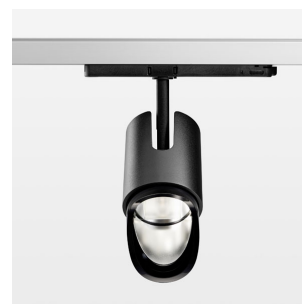

Ontero IC

Article number: 21480043

LIGHT TECHNOLOGY

LED	COB
Light colour	SpecialMeat
Luminous flux	1340 lm
System power	23 W
Luminaire Efficiency	58 lm/W
Reflector	WallBeam

LUMINAIRE

Rotation angle	330°
Swivel angle	+/- 90°
Weight	1.1 kg
Protection rating . class	IP 20 . II
Luminaire colour	stratoblack

OPTIONEEL

RAL-colours, NCS-colours (powder coating or wet spraying) on inquiry, surface alloys on inquiry, changeable reflector, Casambi model on inquiry

Surface-mounted luminaire with LED, rated life of the LED L80/B10 > 50000 h, chromaticity tolerance 2 SDCM (initial), reflector with asymmetrical light distribution pattern, primary reflector and kick reflector 99% pure aluminium in MIRO-Silver®, attachment with kick reflector to the ceiling approach of the light cone, exchangeable reflector unit in high-sheen black plastic, with glass cover, luminaire head die-cast aluminium, powder-coated, rotation angle 330°, swivel angle +/-90°, luminaire head/retention arm die-cast aluminium, stratoblack