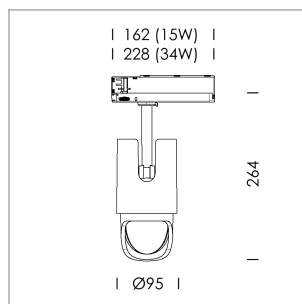

Ontero IC

Article number: 21480052

LIGHT TECHNOLOGY

LED	COB
Light colour	Fish-Seafood
Luminous flux	1590 lm
System power	23 W
Luminaire Efficiency	69 lm/W
Reflector	WallBeam

LUMINAIRE

Rotation angle	330°
Swivel angle	+/- 90°
Weight	1.1 kg
Protection rating . class	IP 20 . II
Luminaire colour	stratosilver

OPTIONEEL

RAL-colours, NCS-colours (powder coating or wet spraying) on inquiry, surface alloys on inquiry, changeable reflector, Casambi model on inquiry

Surface-mounted luminaire with LED, rated life of the LED L80/B10 > 50000 h, chromaticity tolerance 2 SDCM (initial), reflector with asymmetrical light distribution pattern, primary reflector and kick reflector 99% pure aluminium in MIRO-Silver®, attachment with kick reflector to the ceiling approach of the light cone, exchangeable reflector unit in high-sheen black plastic, with glass cover, luminaire head die-cast aluminium, powder-coated, rotation angle 330°, swivel angle +/-90°, luminaire head/retention arm die-cast aluminium, stratosilver

In-Track-Adapter, Fix Current, black,
max. 50 luminaires per circuit (B16A fuse)

Note: All data are typical values. System features may change with product improvements due to technical advances. Errors excepted.