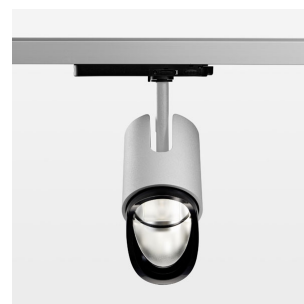

### LIGHT TECHNOLOGY

LED	COB
Light colour	Fish-Seafood
Luminous flux	1590 lm
System power	23 W
Luminaire Efficiency	69 lm/W
Reflector	WallBeam

### LUMINAIRE

Rotation angle	330°
Swivel angle	+/- 90°
Weight	1.1 kg
Protection rating . class	IP 20 . II
Luminaire colour	stratosilver

### OPTIONEEL

RAL-colours, NCS-colours (powder coating or wet spraying) on inquiry, surface alloys on inquiry, changeable reflector, Casambi model on inquiry

Surface-mounted luminaire with LED, rated life of the LED L80/B10 > 50000 h, chromaticity tolerance 2 SDCM (initial), reflector with asymmetrical light distribution pattern, primary reflector and kick reflector 99% pure aluminium in MIRO-Silver®, attachment with kick reflector to the ceiling approach of the light cone, exchangeable reflector unit in high-sheen black plastic, with glass cover, luminaire head die-cast aluminium, powder-coated, rotation angle 330°, swivel angle +/-90°, luminaire head/retention arm die-cast aluminium, stratosilver